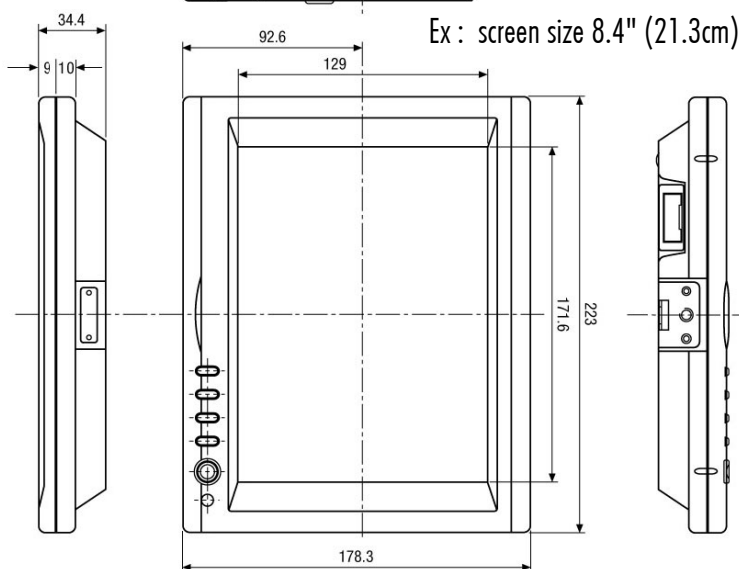

CCTV
MAKE IT VISIBLE

Display element Colour TFT/LCD

Specifications

Video standard PAL, NTSC (Auto detection)

Display element Colour TFT/LCD.

Screen size :

5.6" / 8.4" / 10.4" / 15" / 17" / 19" / 23" / 32"

Resolution 800x600 Pixels max. (PC/RGB)

Pixel fault class ISO 13406-2, Class II

Colour scales 262,144 (6bit)

Contrast ratio typ. 250:1

Brightness typ. 300cd/m²

Angle of view (L/R/B/T) typ. +/-55°, 35°, 35°

Scanning frequency range (H) 15.63 ~ 14.73kHz

Scanning frequency range (V) 50 ~ 60Hz

Response time 100ms (tr: 50 / td: 50)

Synchronization Internal

Horizontal resolution Approx. 420TVL (CVBS)

Input signals CVBS, S-VHS, RGB (switchable), Audio

PC interface VESA standard: VGA to SVGA, 15-pin