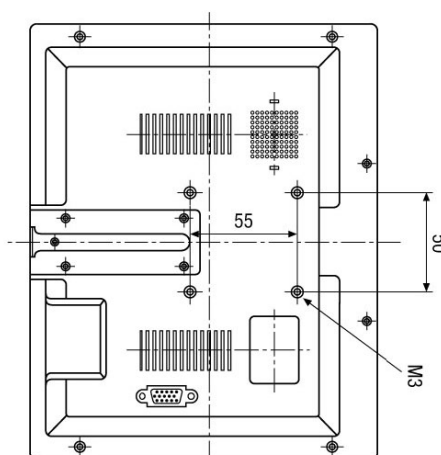

CCTV
MAKE IT VISIBLE

Display element Colour TFT/LCD

Specifications

Video standard PAL, NTSC (Auto detection)

Display element Colour TFT/LCD.

Screen size :

5.6" / 8.4" / 10.4" / 15" / 17" / 19" / 23" / 32"

Resolution 800x600 Pixels max. (PC/RGB)

Pixel fault class ISO 13406-2, Class II

Colour scales 262,144 (6bit)

Contrast ratio typ. 250:1

Brightness typ. 300cd/m²

Angle of view (L/R/B/T) typ. +/-55°, 35°, 35°

Scanning frequency range (H) 15.63 ~ 14.73kHz

Scanning frequency range (V) 50 ~ 60Hz

Response time 100ms (tr: 50 / td: 50)

Synchronization Internal

Horizontal resolution Approx. 420TVL (CVBS)

Input signals CVBS, S-VHS, RGB (switchable), Audio

PC interface VESA standard: VGA to SVGA, 15-pin

Video inputs 1Vp-p (C)CVBS, 75ohms, Cinch; Y/C: Y= 0.7Vss, C= 0.3Vss,

75ohms, 4-pin Mini DIN

<p>Avenue Edmond-Vaucher 53 CH 1219 Chatelaine</p>	Intersonic Pascal BAUD
	mars 2007
	ENE0
	022 797 4444